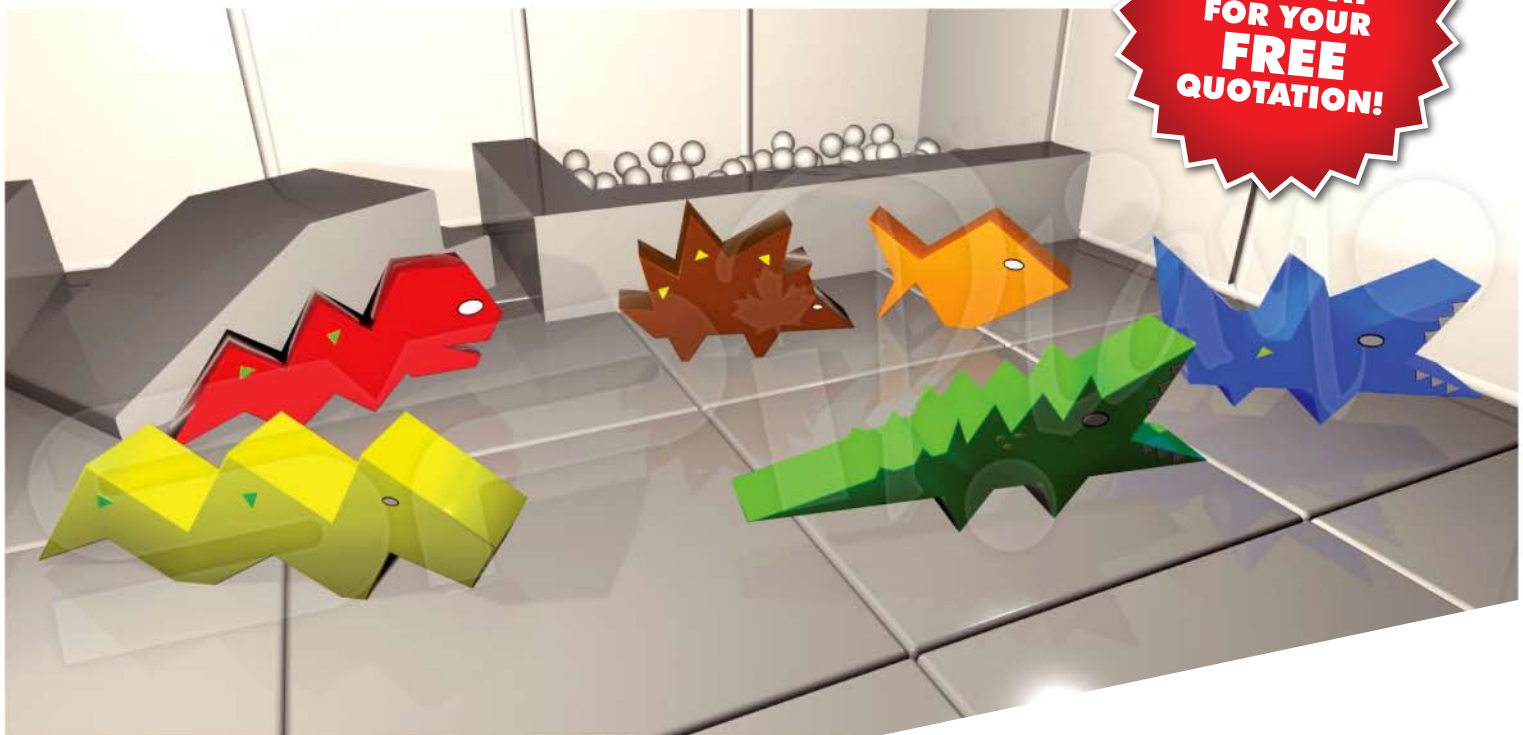

SPIKEY CRIKIES CREW

Introducing the new "SPIKEY CRIKIES CREW!" from SPI Play

The new toddler play shapes are available in a variety of animals and colours. A fun element that allows children to imagine they are in a jungle, ocean, swamp etc. The shapes are also great for adding theming detail to any play area.

Product Specification:

Product Type: Softplay Shape

Age Range: 0+

Dimensions: 1000 x 500 x 200mm (approx)

Colour Options: Various

Theming Options: NA

Maximum Fall Height: NA

Capacity: NA

**CONTACT
US TODAY
FOR YOUR
FREE
QUOTATION!**

Tel: +44 (0) 1978 664 456 | Fax: +44 (0) 1978 664 416 | Email: info@spiplay.com

SPI Play (Europe) Ltd. Unit C, Spectrum Business Park, Bridge Road South
Wrexham Industrial Estate, Wrexham, LL13 9QA, United Kingdom

SPI Play is a division of:

www.theplaycogroup.com

www.spiplay.co.uk