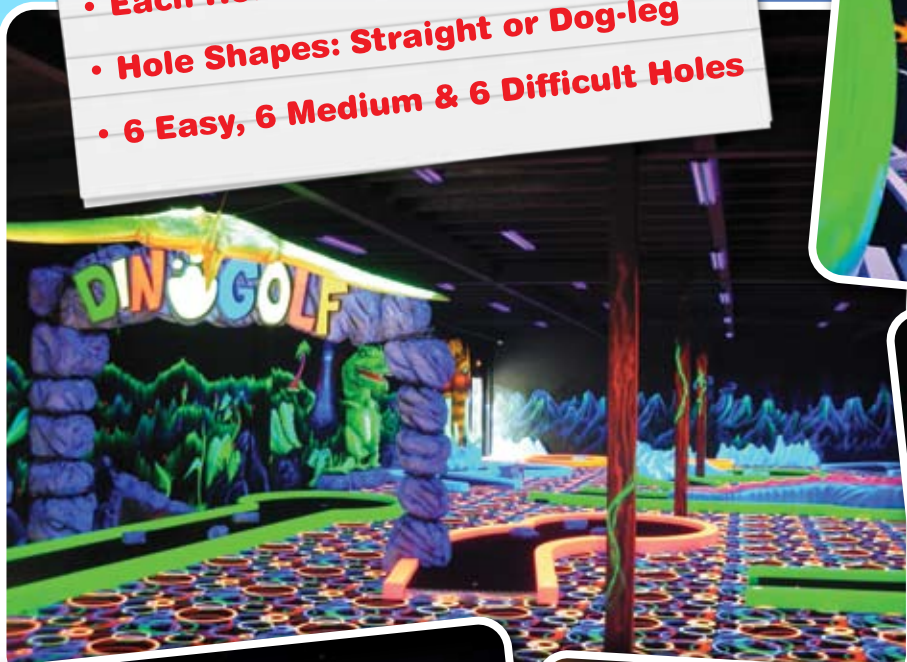

# GLOW MINI GOLF

- An Interactive Experience
- 18, 12 or 9 Hole Indoor Courses
- Weather Independent
- Theming & Decoration Based on Blacklights
- Interactive Light & Sound Effects
- Required Measurements:  
500m<sup>2</sup> or 200m<sup>2</sup> & 3m Height
- Each Hole Measures 4 - 8m
- Hole Shapes: Straight or Dog-leg
- 6 Easy, 6 Medium & 6 Difficult Holes