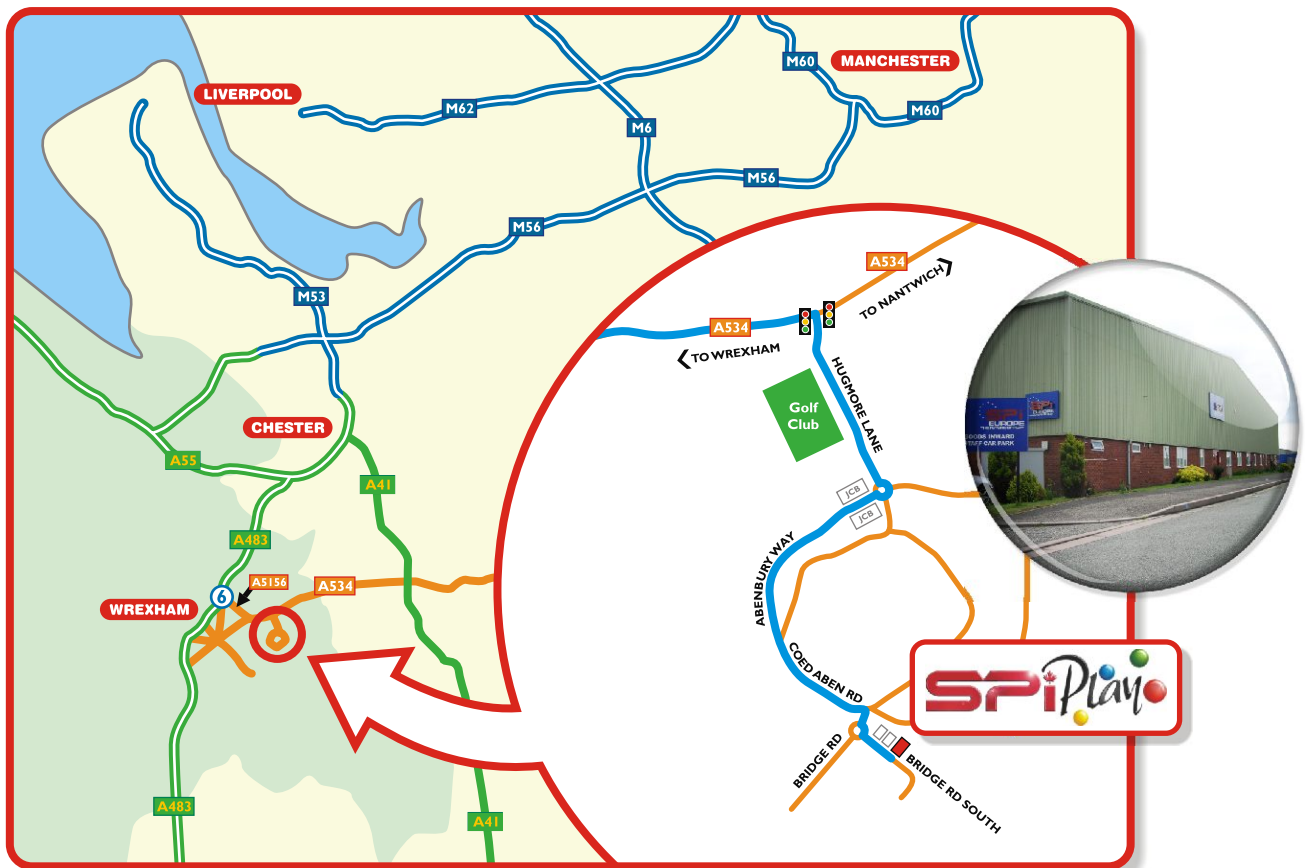

How To Find us

- From the A483, exit at junction 6 sign posted Wrexham Industrial Estate / Nantwich.
- At the roundabout, take the A5156 dual carriageway and after approximately 1.5 miles go through one smaller roundabout, taking the second exit.
- At the next roundabout, take the 1st exit onto the A534.
- Continue for approximately 1 mile until you reach the traffic lights and turn right into Hugmore Lane.
- Stay on Hugmore Lane until you reach another roundabout and take the 3rd exit onto Abenbury Way. (The JCB factory will be on both sides of the road.)
- Continue on Abenbury Way which then changes into Coed Aben Road for approximately 0.5 miles.
- Turn right onto Bridge Road.
- At the roundabout take the 1st exit into Spectrum Business Park and onto Bridge Road South.
- SPI Play is the 3rd unit on the left.